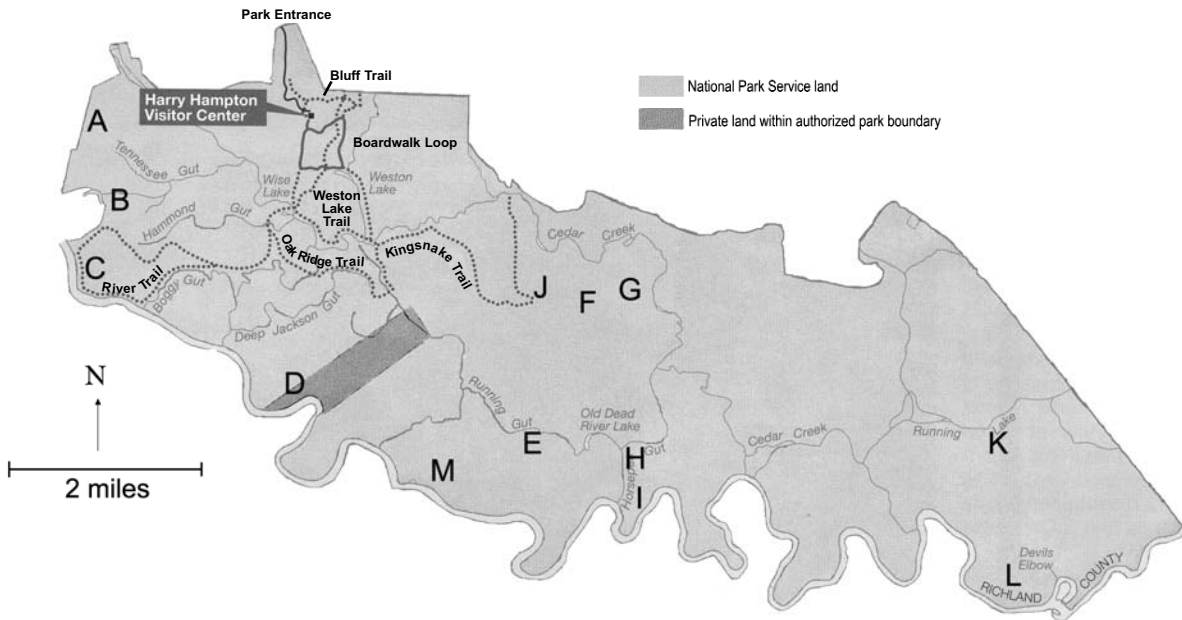

Cultural Resources of Congaree National Park

- A Northwest Boundary Dike
- B Cook's Lake Cattle Mount
- C Southwest Boundary Dike
- D Brady's Cattle Mount
- E Big Lake Cattle Mount

- F Prehistoric Site
- G Prehistoric Site
- H Dead River Dike
- I Dead River Cattle Mount

- J Cooner's Cattle Mount
- K Huger's Bridge Abutments
- L Georgia-Pacific Cattle Mount
- M Buyck's Cattle Ring